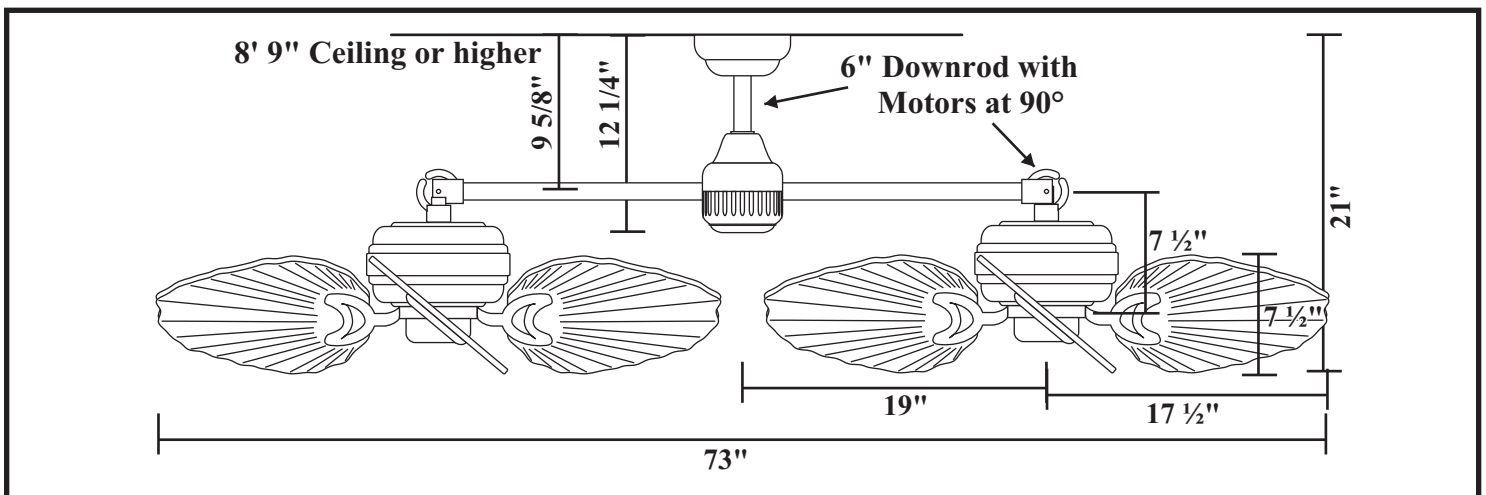

# Dimensions for TwinStar II with 50 to 54" Blades, Palm, Woven Bamboo, Large Oval Blades or Series 900 Arbor Blades

# Dimensions for TwinStar II with 46" Palm Blades & 46" Woven Bamboo Blades

# Dimensions for TwinStar II with Arbor and ABS Blades

*These options are 5 blades per motor; diagrams below have been simplified for dimensions only.*

# Dimensions for TwinStar II with Spring Frame Blades

*These options are 5 blades per motor; diagrams below have been simplified for dimensions only.*