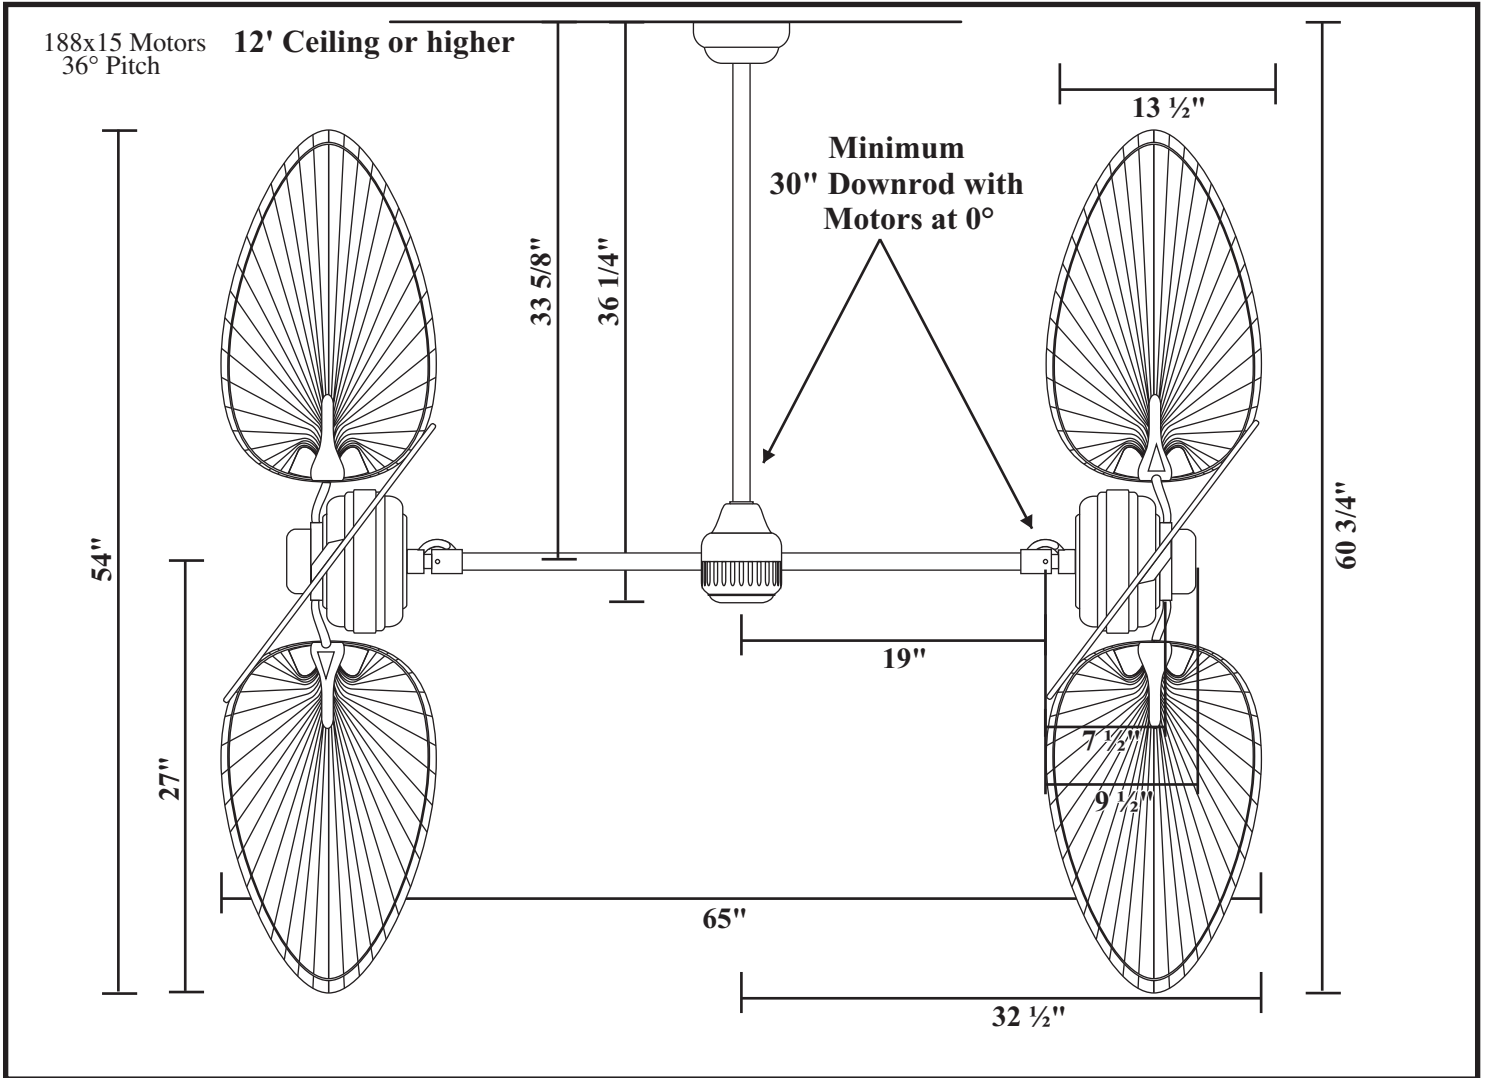

# Dimensions for TwinStar II with 50 to 54" Blades, Palm, Woven Bamboo, Large Oval Blades or Series 900 Arbor Blades

# Dimensions for TwinStar II with 46" Palm Blades & 46" Woven Bamboo Blades

# Dimensions for TwinStar II with Arbor and ABS Blades

*These options are 5 blades per motor; diagrams below have been simplified for dimensions only.*

# Dimensions for TwinStar II with Spring Frame Blades

*These options are 5 blades per motor; diagrams below have been simplified for dimensions only.*