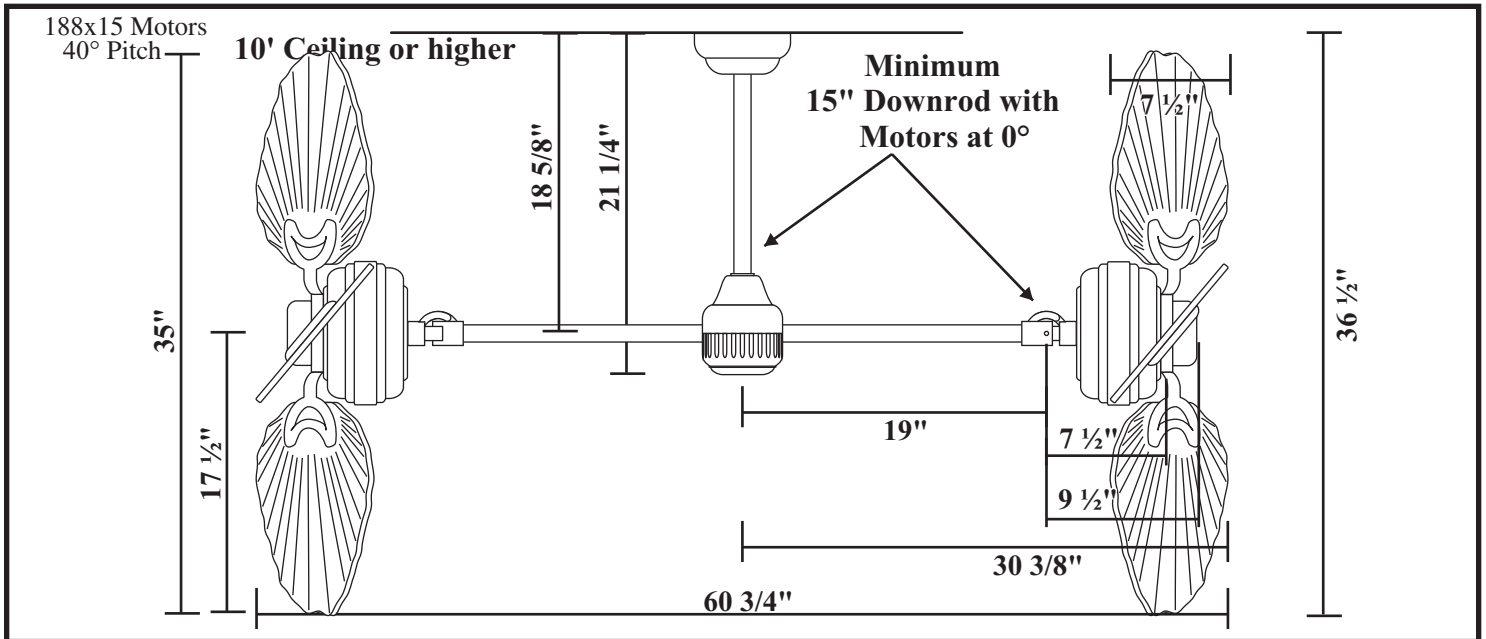

# Dimensions for TwinStar II with 50 to 54" Blades, Palm, Woven Bamboo, Large Oval Blades or Series 900 Arbor Blades

# Dimensions for TwinStar II with 46" Palm Blades & 46" Woven Bamboo Blades

# Dimensions for TwinStar II with Arbor and ABS Blades

*These options are 5 blades per motor; diagrams below have been simplified for dimensions only.*

# Dimensions for TwinStar II with Spring Frame Blades

*These options are 5 blades per motor; diagrams below have been simplified for dimensions only.*