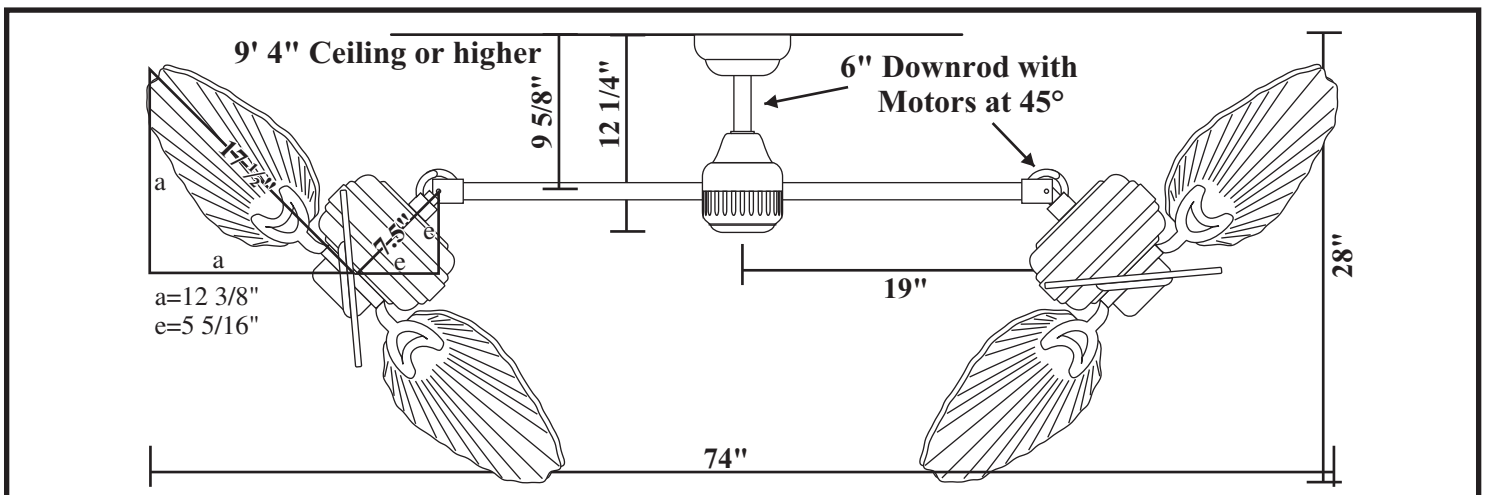

# Dimensions for TwinStar II with 50 to 54" Blades, Palm, Woven Bamboo, Large Oval Blades or Series 900 Arbor Blades

# Dimensions for TwinStar II with 46" Palm Blades & 46" Woven Bamboo Blades

# Dimensions for TwinStar II with Arbor and ABS Blades

*These options are 5 blades per motor; diagrams below have been simplified for dimensions only.*

# Dimensions for TwinStar II with Spring Frame Blades

*These options are 5 blades per motor; diagrams below have been simplified for dimensions only.*