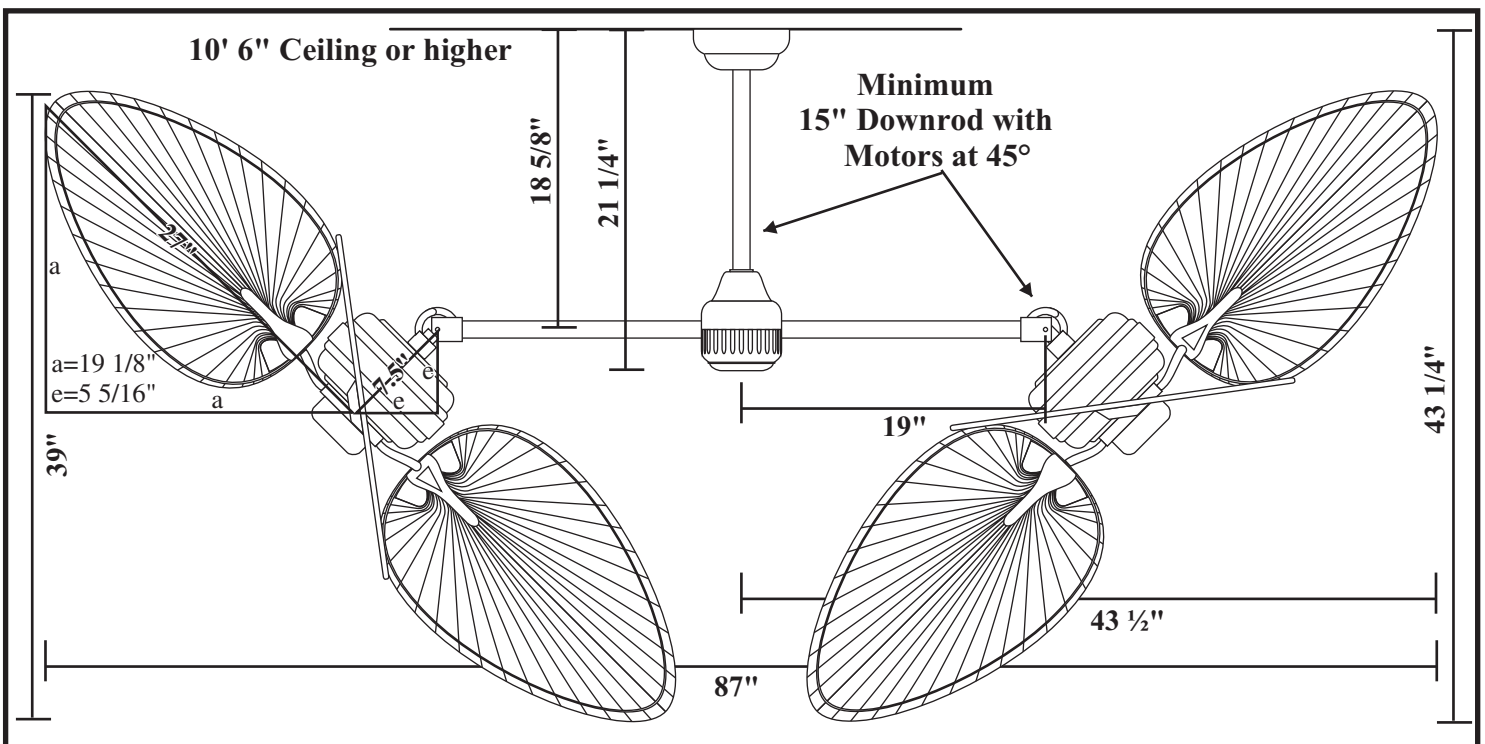

# Dimensions for TwinStar II with 50 to 54" Blades, Palm, Woven Bamboo, Large Oval Blades or Series 900 Arbor Blades

# Dimensions for TwinStar II with 46" Palm Blades & 46" Woven Bamboo Blades

# Dimensions for TwinStar II with Arbor and ABS Blades

*These options are 5 blades per motor; diagrams below have been simplified for dimensions only.*

# Dimensions for TwinStar II with Spring Frame Blades

*These options are 5 blades per motor; diagrams below have been simplified for dimensions only.*