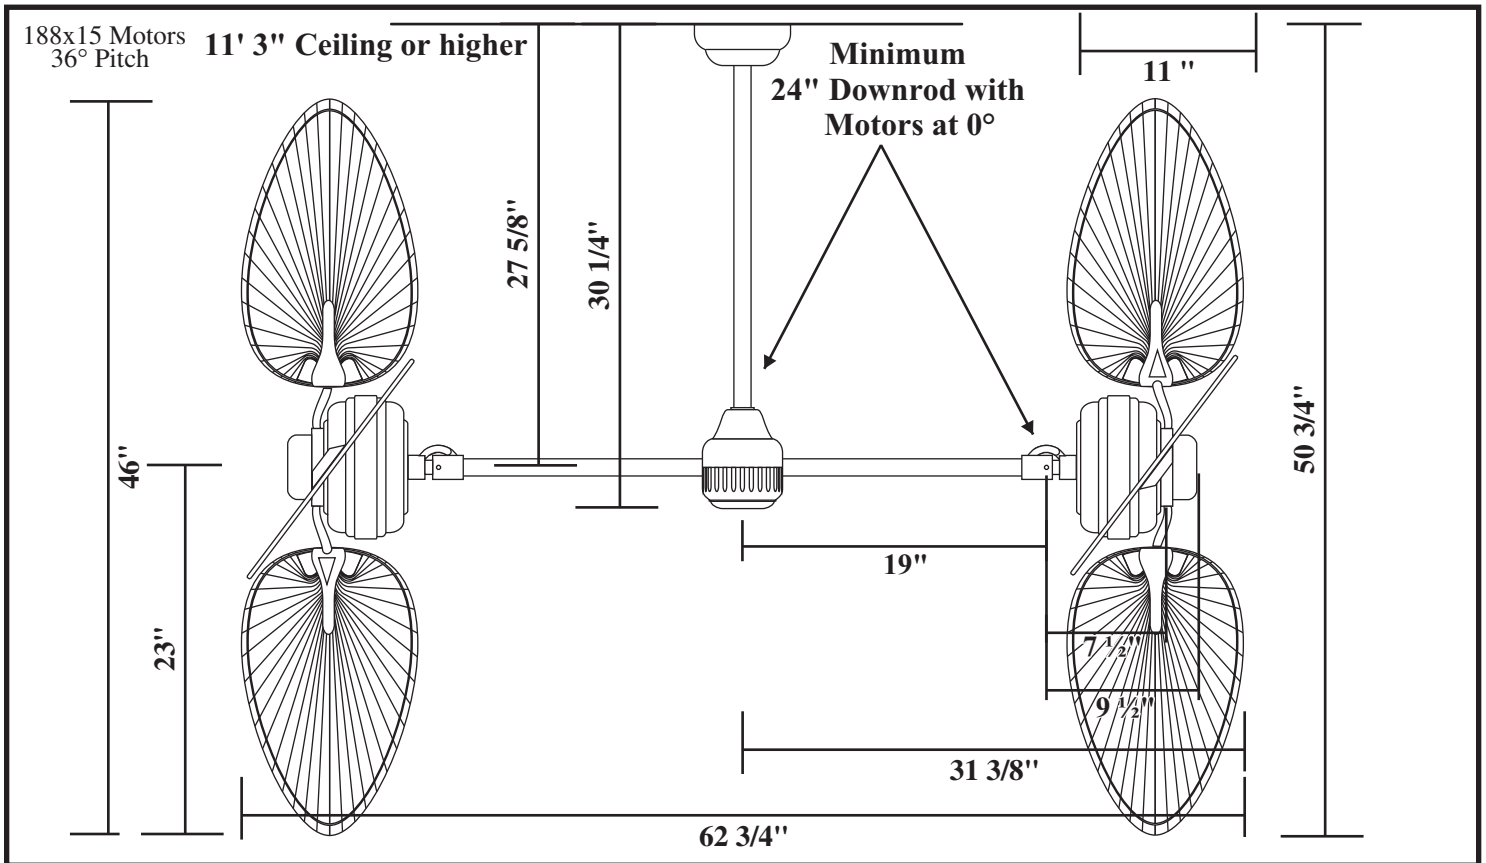

# Dimensions for TwinStar II with 50 to 54" Blades, Palm, Woven Bamboo, Large Oval Blades or Series 900 Arbor Blades

# Dimensions for TwinStar II with 46" Palm Blades & 46" Woven Bamboo Blades

# Dimensions for TwinStar II with Arbor and ABS Blades

*These options are 5 blades per motor; diagrams below have been simplified for dimensions only.*

# Dimensions for TwinStar II with Spring Frame Blades

*These options are 5 blades per motor; diagrams below have been simplified for dimensions only.*