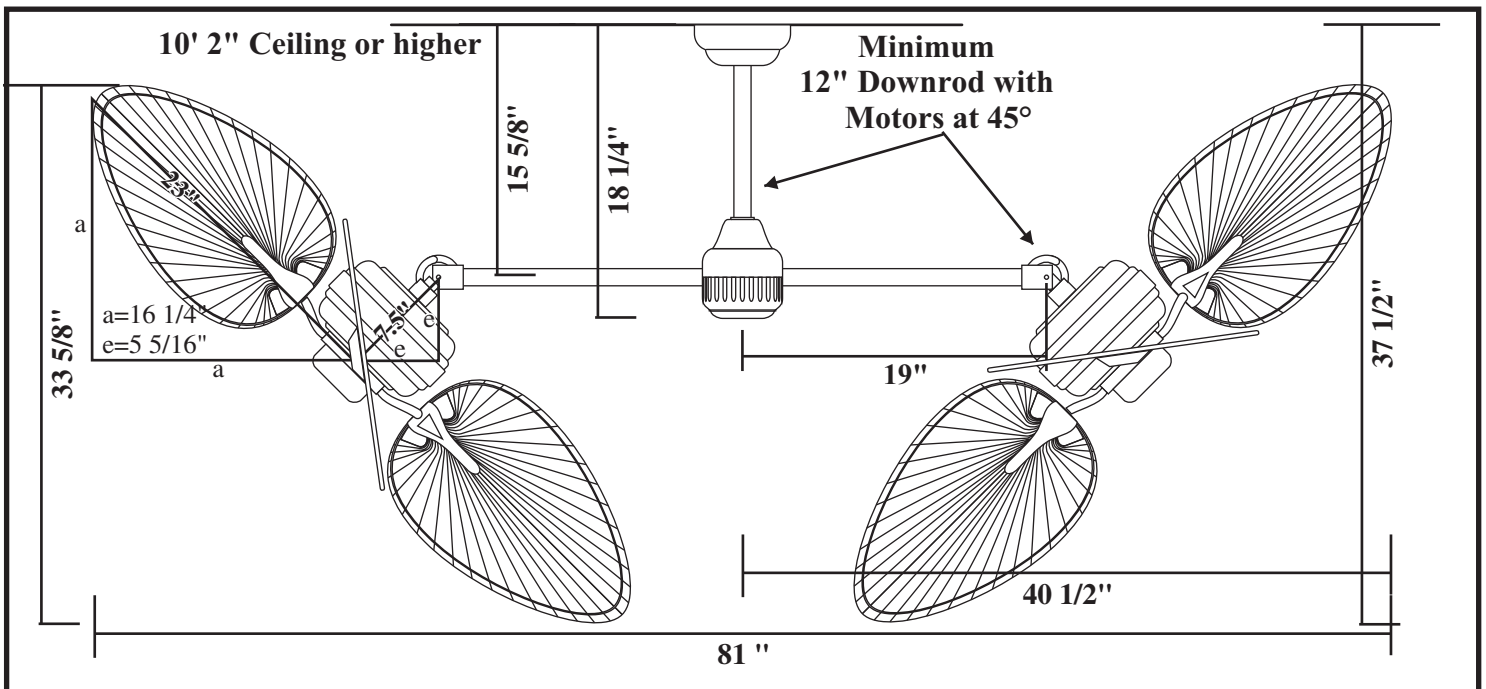

# Dimensions for TwinStar II with 50 to 54" Blades, Palm, Woven Bamboo, Large Oval Blades or Series 900 Arbor Blades

# Dimensions for TwinStar II with 46" Palm Blades & 46" Woven Bamboo Blades

# Dimensions for TwinStar II with Arbor and ABS Blades

*These options are 5 blades per motor; diagrams below have been simplified for dimensions only.*

# Dimensions for TwinStar II with Spring Frame Blades

*These options are 5 blades per motor; diagrams below have been simplified for dimensions only.*